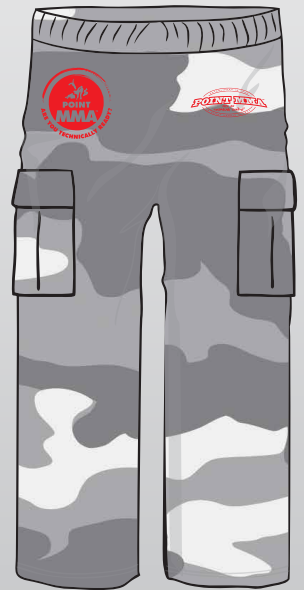

**ADULT HEADBANDS**

Style# BOND1

One Size: \$10.00

More colors available

**HAT**

Style# 6089

One Size: \$25

**HAT**

Style# 6089

One Size: \$25

Red

Pink

Black

Blue

White Camo

Green Camo

White

**KIDS HEADBANDS**

Style# BOLD

One Size: \$5.00

**CARGO PANTS**

Style# CARGO  
0-8 \$35.00

**WINTER GLOVES**

Style# GLOVES  
\$15.00